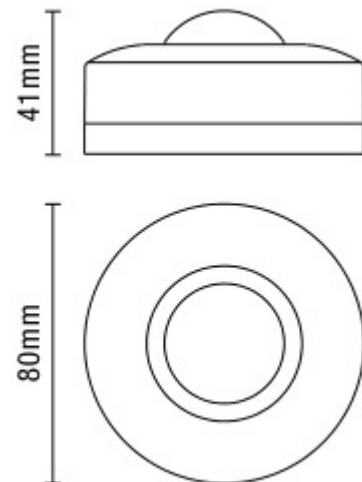

Loca 360° Surface Mount Single PIR Sensor - White

ZN-25153-WHT

The Loca Outdoor Surface Mount PIR Sensor is an excellent security addition to your home. Featuring a 360-degree detection range, it monitors a larger area for movement, activating the connected light when needed. The white finish gives this practical and efficient sensor a classic, charming look, making it a perfect match for modern households when paired with a floodlight or outdoor wall light. This outdoor PIR sensor enhances both security and style.

TECHNICAL DATA

Material	Polycarbonate & Plastic
Colour	White
Bulb Type	NA
Bulb Shape	NA
IP Rating	IP20
Colour Temperature (K)	NA
Max Wattage (W)	NA
Lumen output (lm)	NA
Number of Bulbs	NA

Get in Touch

t: +44 (0) 161 359 4949
e: info@forumlightingsolutions.com